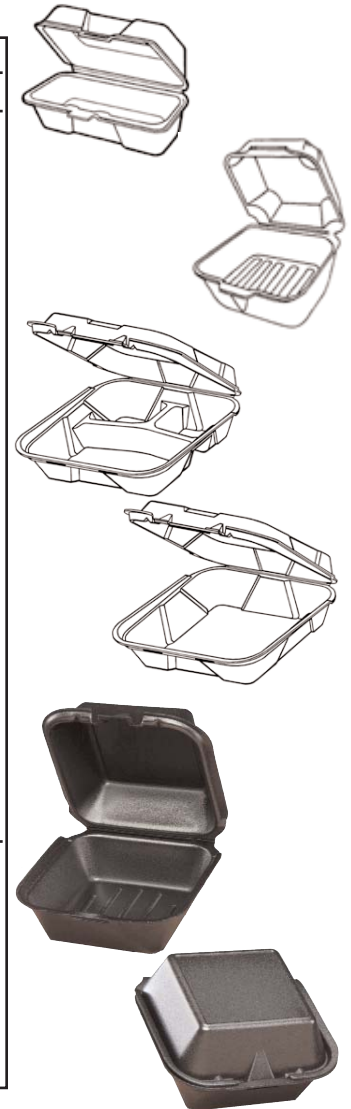

SAVE ON THESE POPULAR ITEMS FROM GENPAK!

Pricing Good May 1st through May 31st, 2008

Item #	Description	Qty	Price
White Foam Containers			
21100	Hinged Carry-Out Hot Dog Container, 7-3/8 x 3-9/16 x 2.25"	500	\$21.95
22400	Medium Hinged Sandwich Container, 5-1/8 x 5-3/16 x 2.75"	500	\$19.95
22500	Large Hinged Sandwich Container, 5-5/8 x 5.75 x 3.25"	500	\$19.95
SN220	Small 1-Comp Hinged Container, 8x7.5x2.75"	2/100	\$14.50
SN223	Small 3-Comp Hinged Container, 8x7.5x2.75"	2/100	\$14.50
SN240	Medium 1-Comp Hinged Container, 8x8x3"	2/100	\$14.50
20600	Shallow 1-Comp Hinged Container, 9-3/16 x 6.5 x 2"	200	\$14.75
20500	Large 1-Comp Hinged Container, 9-3/16 x 6.5 x 2.75"	200	\$14.75
SN200	Large 1-Comp Foam Hinged Container, 9-3/16 x 9-9/16 x 2-21/32"	2/100	\$14.50
SN203	Large 3-Comp Hinged Container, 9-3/16 x 9-9/16 x 2-21/32"	2/100	\$14.50
Black Foam Containers			
SN240-3L	Medium 1-Comp Hinged Container, 8x8x3"	2/100	\$17.95
SN243-3L	Medium 3-Comp Hinged Container, 8x8x3"	2/100	\$17.95
SN200-3L	Large 1-Comp Foam Hinged Container, 9-3/16 x 9-9/16 x 2-21/32"	2/100	\$17.95
SN203-3L	Large 3-Comp Hinged Container, 9-3/16 x 9-9/16 x 2-21/32"	2/100	\$17.95