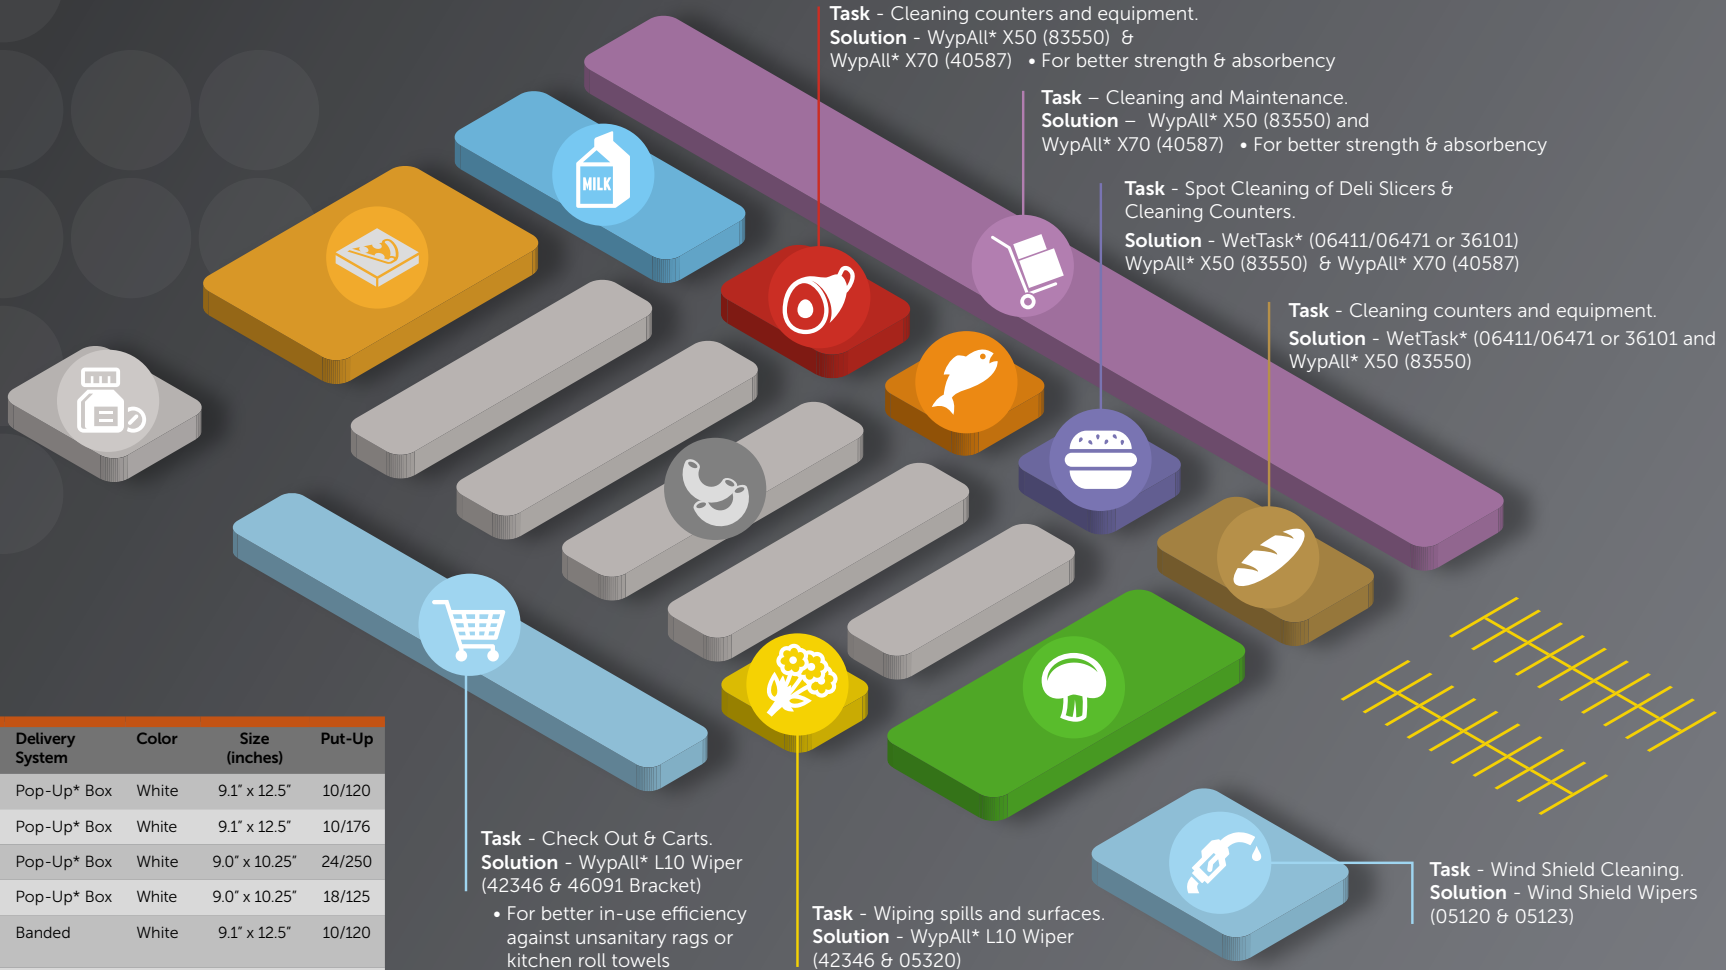

# Wiper Solutions for Supermarkets/Grocery Stores

A guide to show the right KCP products for key tasks

Product	Code	Delivery System	Color	Size (inches)	Put-Up
WypAll* X70 Wipers	40587	Pop-Up* Box	White	9.1" x 12.5"	10/120
WypAll* X50 Wipers	83550	Pop-Up* Box	White	9.1" x 12.5"	10/176
WypAll* L10 Utility Wipers	42346	Pop-Up* Box	White	9.0" x 10.25"	24/250
WypAll* L10 Utility Wipers	05320	Pop-Up* Box	White	9.0" x 10.25"	18/125
WypAll* L10 Windshield Wipers	05120	Banded	White	9.1" x 12.5"	10/120
WypAll* L10 Windshield Wipers	05123	Banded	White	9.1" x 12.5"	10/176
Kimtech Prep* Wipers for Bleach Disinfectants and Sanitizers	06411/06471	Roll	White	9.1" x 12.5"	6/90
Kimtech Dual Function Wipers with Textured Surface for Bleach, Disinfectants and Sanitizers	36101	Roll	Purple/White	9.1" x 12.5"	6/90