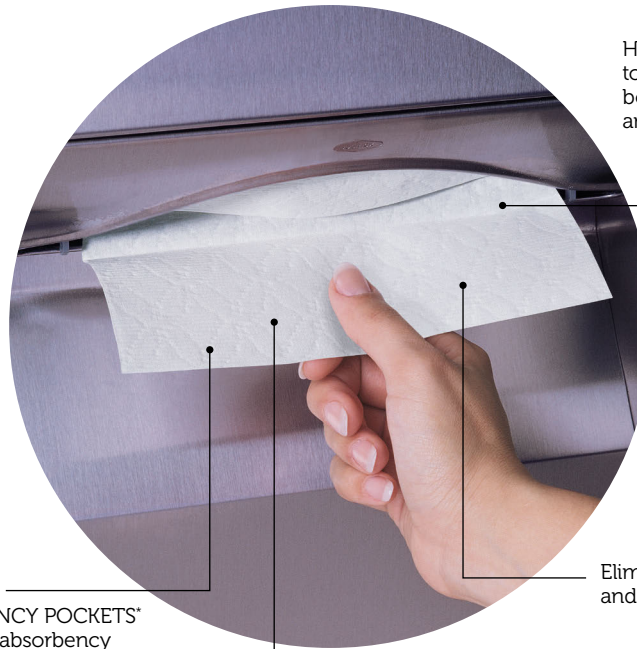

Scottfold* Towels

A better fold, A better towel

We are committed to providing high performance products that help to improve our environment through product innovation, recycled fiber content and improved packaging.

The unique design and delivery of the Scottfold* Towels provides a solution to dispensing problems such as tabbing, multiple dispensing, over-stuffing, and upside-down refills; problems which lead to waste and complaints.

Helps control your total cost, through both maintenance and waste

Patented fold creates 2-ply thickness

No dispenser change out

Ease of loading

Eliminates tabbing and tearing

Exclusive ABSORBENCY POCKETS* for better absorbency

Hygienic, touchless dispensing: Only touch the towel you use

Scottfold* Folded Towels

	Code	Description	EPA	FSC	EcoLogo	Color	Ply	Size (WxL)	Qty/ Unit	Units/ Case	Qty/ Case
	13254	Kleenex® Scottfold* Towels	✓	✓	✓	White	1	9.4" x 12.4" 23.9cm x 31.5cm	120 sts.	25 pks.	3,000 sts.
	13253	Kleenex® Scottfold* Towels	✓	✓	✓	White	1	7.8" x 12.4" 19.8cm x 31.5cm	120 sts.	25 pks.	3,000 sts.
	01980	Scott® Scottfold* Towels	✓	✓	✓	White	1	9.4" x 12.4" 23.9cm x 31.5cm	175 sts.	25 pks.	4,375 sts.
	01960	Scott® Scottfold* Towels	✓	✓	✓	White	1	7.8" x 12.4" 19.8cm x 31.5cm	175 sts.	25 pks.	4,375 sts.

Scottfold* Towels Guarantee

When you switch from C-Fold towels to Scottfold* Towels, we guarantee:

- Your toweeling costs for 60 days will not increase when switching to the Kleenex® Scottfold* Towels.
- A 10% savings over your current costs when switching to the Scott® Scottfold* Towels.

If not, we will reimburse you the difference between the cost of your C-Fold product and the Scottfold* Towels up to $1,000 in free Kimberly-Clark Professional* products of your choice. Guarantee extended to consuming end-user accounts only.

Our Guarantee

Your total satisfaction means everything to us. If, for any reason, our products do not meet your expectations, Kimberly-Clark will reimburse you† for your initial purchase, via FREE product, for up to $1,000. For more information on KIMBERLY-CLARK PROFESSIONAL*, visit us online at www.kcprofessional.com.

‡ Guarantee extended to consuming end-user accounts only.

The mark of responsible forestry

Effective July 2014